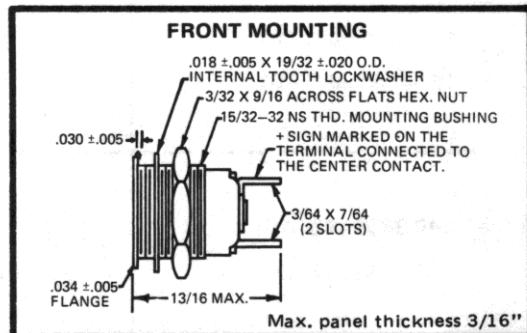

Incandescent Indicators

T-1 3/4
MIDGET
FLANGE BASE

See lamp ratings
on page J.

TWO TERMINALS—FULLY INSULATED
FOR MOUNTING IN 15/32" CLEARANCE HOLE

MEET OR EXCEED ENVIRONMENTAL AND OPERATIONAL REQUIREMENTS
OF MIL-L-6723 AND MIL-L-3661B

MATERIALS AND FINISHES

- **Mounting Bushing:** Aluminum, black anodize finish. Optional— clear anodize finish.
- **Internal-tooth Lockwasher and Mounting Nut:** Steel, cadmium plated with yellow iridescent chromate finish.
- **Terminals:** Brass, hot tinned with elongated slot.

How to designate the Three Digit Part Number Suffix (—XXX)

Finish	Resistor	Hardware
5 — black anodize	0 — none	2 — steel
6 — clear anodize		

Example: 162-8430-0971-602 (clear anodize finish, no resistor, steel hardware).

162 SERIES
178 SERIES

BASE PART NUMBERS

162-8430-0971-502

162-8430-1471-502

178-8430-0371-502

178-8430-0111-502

178-8430-2131-502

CAP PART NUMBERS	COMPLETE ASSEMBLY PART NUMBERS
 <p>STOVEPIPE 162-0971 translucent</p>	162-8430-0971-502
 <p>CYLINDRICAL 162-1431 transparent 162-1471 translucent</p>	162-8430-1431-502 162-8430-1471-502
For legends on flat faced lens, see page P.	
 <p>FLAT 178-0331-500 transparent 178-0371-500* translucent</p>	178-8430-0331-502 178-8430-0371-502
For legends on flat faced lens, see page P.	
 <p>CONVEX 178-0131-500 unfrosted 178-0111-500 back frosted</p>	178-8430-0131-502 178-8430-0111-502
 <p>FACETED 178-2131-500 unfrosted</p>	178-8430-2131-502